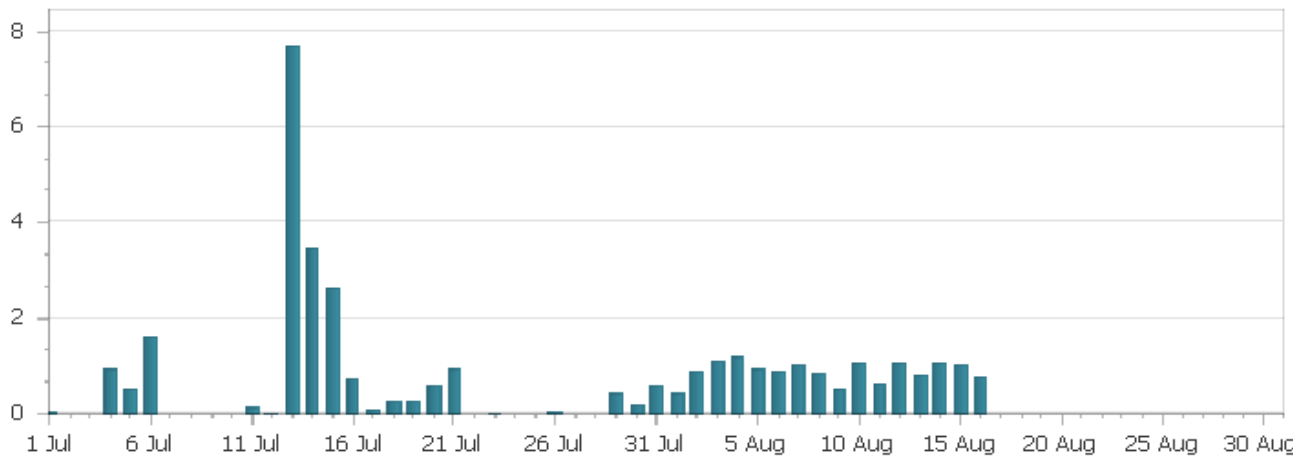

Average Time Spent (hours)

Time stamp	ATS (hours)
7/1/2013	0.04
7/2/2013	NaN
7/3/2013	NaN
7/4/2013	0.92
7/5/2013	0.50
7/6/2013	1.59
7/7/2013	NaN
7/8/2013	NaN
7/9/2013	NaN
7/10/2013	NaN
7/11/2013	0.12
7/12/2013	0.02
7/13/2013	7.68
7/14/2013	3.44
7/15/2013	2.64
7/16/2013	0.74
7/17/2013	0.11
7/18/2013	0.24
7/19/2013	0.26
7/20/2013	0.61
7/21/2013	0.94
7/22/2013	NaN