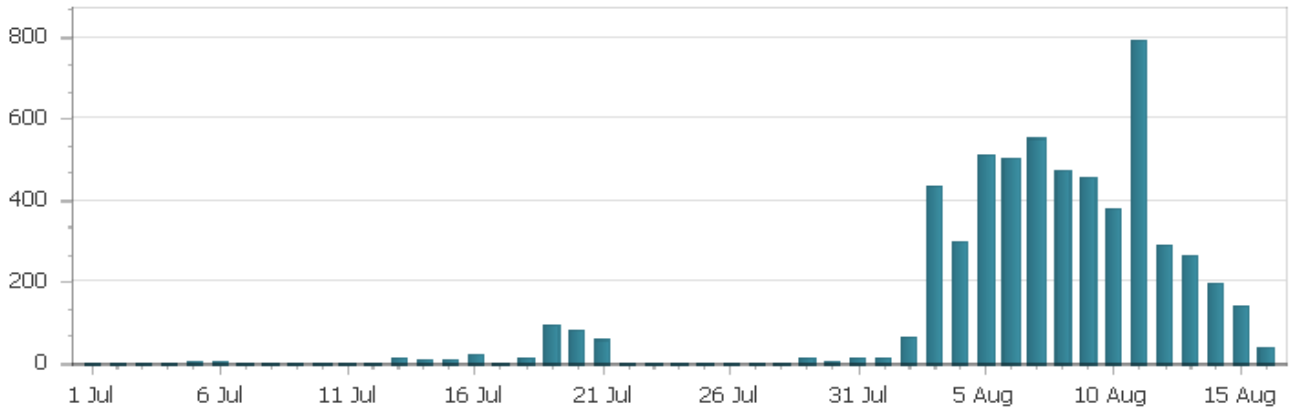

8/30/2013	NaN
8/31/2013	NaN
Summary (Average):	0.57

Total Time Spent (hours)

Time stamp	TTS (hours)
7/1/2013	0.04
7/2/2013	0.00
7/3/2013	0.00
7/4/2013	1.84
7/5/2013	2.51
7/6/2013	3.19
7/7/2013	0.00
7/8/2013	0.00
7/9/2013	0.00
7/10/2013	0.00
7/11/2013	0.23
7/12/2013	0.02
7/13/2013	15.36
7/14/2013	10.33
7/15/2013	10.54
7/16/2013	22.85
7/17/2013	2.00
7/18/2013	15.66
7/19/2013	95.44
7/20/2013	82.53
7/21/2013	60.02