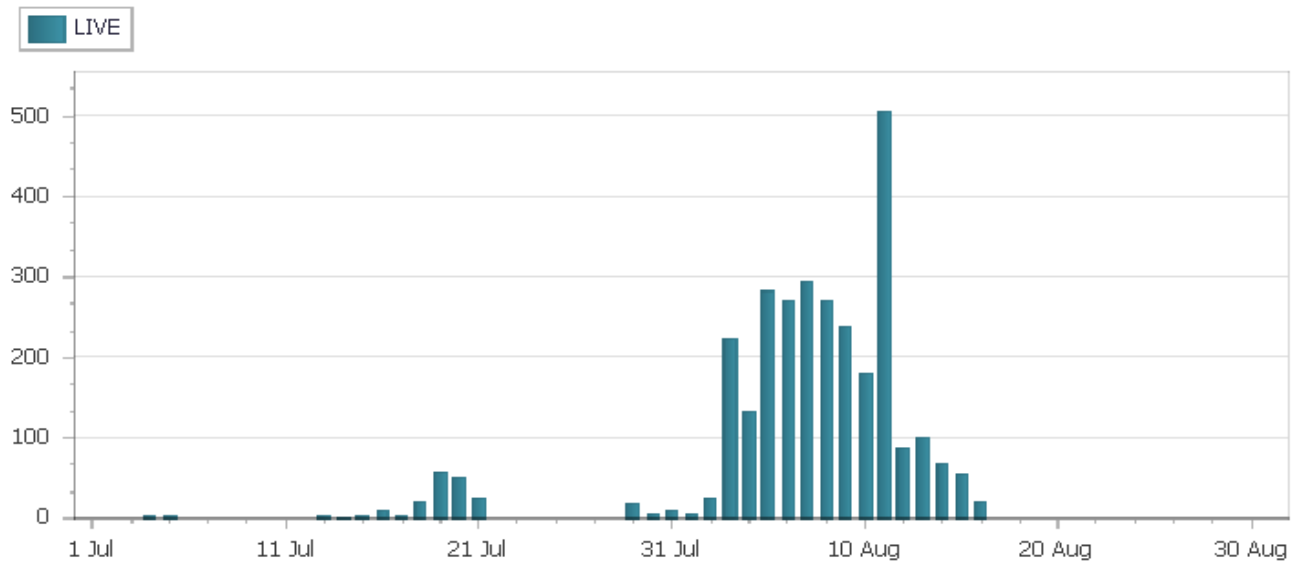

8/30/2013	0	0
8/31/2013	0	0

Qualified Sessions By Channel

TimeStamp	LIVE	Total
7/1/2013	0	0
7/2/2013	0	0
7/3/2013	0	0
7/4/2013	2	2
7/5/2013	2	2
7/6/2013	0	0
7/7/2013	0	0
7/8/2013	0	0
7/9/2013	0	0
7/10/2013	0	0
7/11/2013	0	0
7/12/2013	0	0
7/13/2013	2	2
7/14/2013	1	1
7/15/2013	3	3
7/16/2013	10	10
7/17/2013	3	3
7/18/2013	19	19
7/19/2013	58	58
7/20/2013	51	51