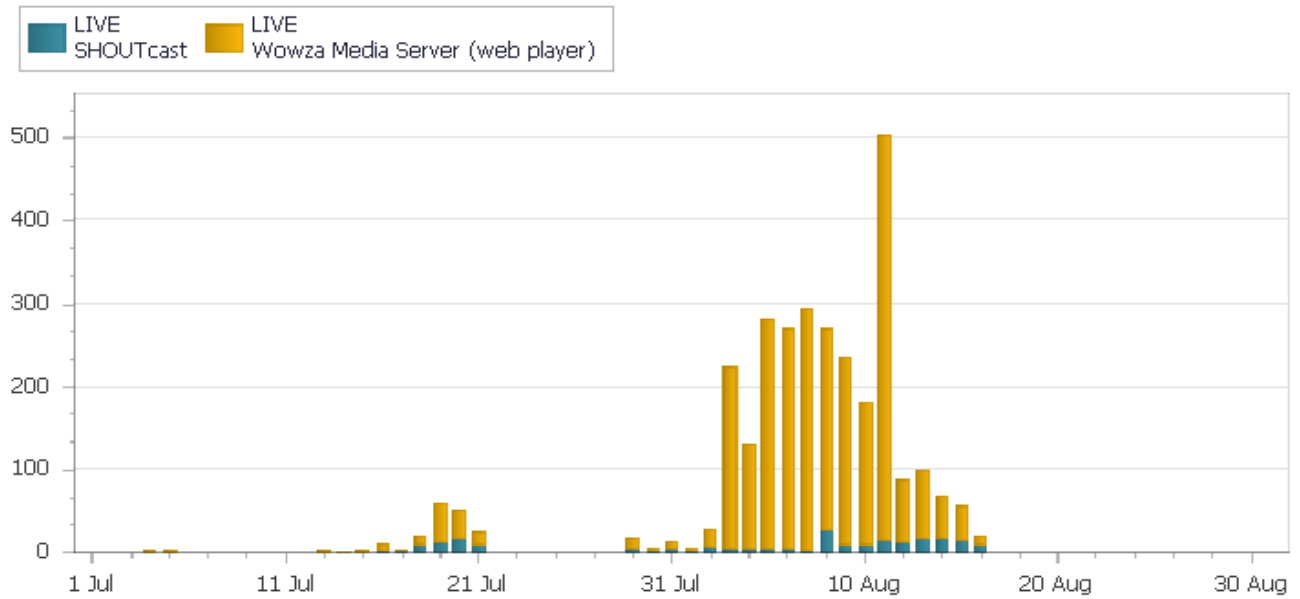

Data from: Monday, July 01, 2013 12:00 AM

to: Sunday, September 01, 2013 12:00 AM

Sessions Overview

Time stamp	Sessions	Contacts	Bounces	Total
7/1/2013	0	1	3	4
7/2/2013	0	0	4	4
7/3/2013	0	0	3	3
7/4/2013	2	0	4	6
7/5/2013	2	2	4	8
7/6/2013	0	1	6	7
7/7/2013	0	0	5	5
7/8/2013	0	0	4	4
7/9/2013	0	0	6	6
7/10/2013	0	0	3	3
7/11/2013	0	2	11	13
7/12/2013	0	1	7	8
7/13/2013	2	0	0	2
7/14/2013	1	1	13	15
7/15/2013	3	1	11	15
7/16/2013	10	21	28	59
7/17/2013	3	16	28	47
7/18/2013	19	46	54	119
7/19/2013	58	314	1681	2053
7/20/2013	51	82	91	224
7/21/2013	24	38	17	79
7/22/2013	0	0	12	12
7/23/2013	0	1	5	6

8/31/2013	0	0	2	2
	2958	4277	4598	11833

Qualified Sessions By Stream

TimeStamp	LIVE SHOUTcast	LIVE Wowza Media Server (web player)
7/1/2013	0	0
7/2/2013	0	0
7/3/2013	0	0
7/4/2013	1	1
7/5/2013	1	1
7/6/2013	0	0
7/7/2013	0	0
7/8/2013	0	0
7/9/2013	0	0
7/10/2013	0	0
7/11/2013	0	0
7/12/2013	0	0
7/13/2013	0	2
7/14/2013	0	1
7/15/2013	0	3
7/16/2013	2	8
7/17/2013	2	1
7/18/2013	9	10